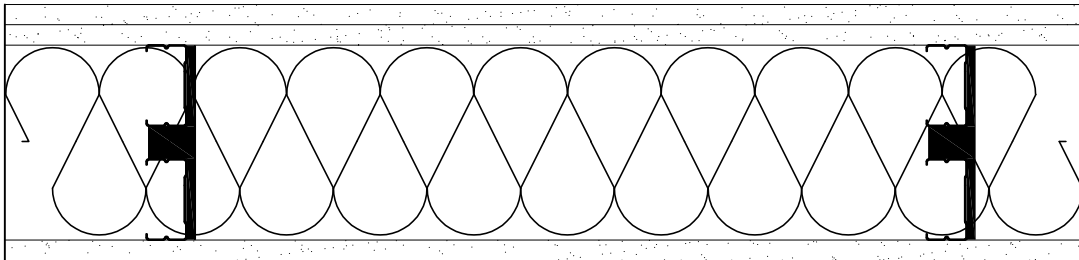

3-5/8" WALL WITH 2X1 APPLICATION

6" WALL WITH 2X1 APPLICATION

3 SOUNDGUARD STUD WITH 57 STC

Marino\WARE SoundGuard<sup>TM</sup>