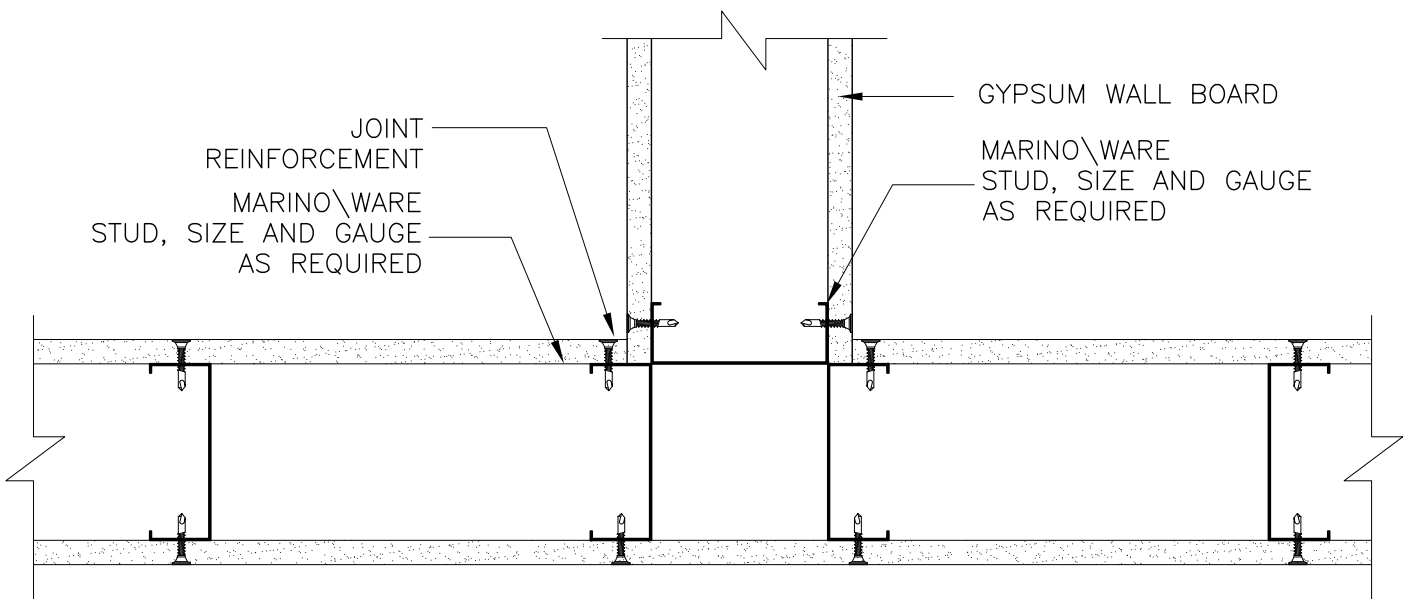

CORNER FRAMING

INTERSECTION FRAMING

**Design Group**

A Division of Ware Industries

100 Hendrick Dr., Suite 200, McDonough, GA 30253

TOLL FREE 1.866.545.1545 OR TECHNICALSERVICES@MARINOWARE.COM

The calculations and/or sketches contained herein are supplied solely to assist in the selection and/or analysis of Marino\WARE® products. The calculations and/or sketches are preliminary in nature and are not intended to replace the calculations and/or sketches and services of the Architect or Engineer of Record. Marino\WARE® in rendering such calculations and/or sketches shall in no way be deemed to assume any professional responsibility and hereby disclaims any and all such liability or obligation.