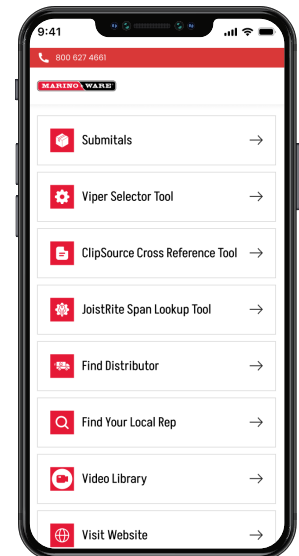

Viper Selector Tool

- Cross-reference multiple manufacturer's clips to locate the MarinoWARE brand alternative
- Advance to each product's submittal page upon selecting it

ClipSource Cross Reference

- Quickly and easily access span charts on-the-go
- Utilize span distance to find member OR utilize member to find maximum span

JoistRite Span Lookup

- Search by zip code or state to locate your local MarinoWARE distributor

Find MW Distributors

- Search by zip code to locate your MarinoWARE local territory sales, architectural, and inside sales representatives

Find Your Local MW Rep

- Access videos to learn about our innovative products and solutions

Video Library

SAVE TIME WITH THE MARINO\WARE MOBILE APP

For over 30 years, MarinoWARE® has been a trusted partner to the construction industry. Our dedication to quality cold-formed steel framing products has led to a comprehensive collection of innovative products and solutions designed to streamline the construction process by saving time, labor, and materials. We continue this tradition with our mobile app.